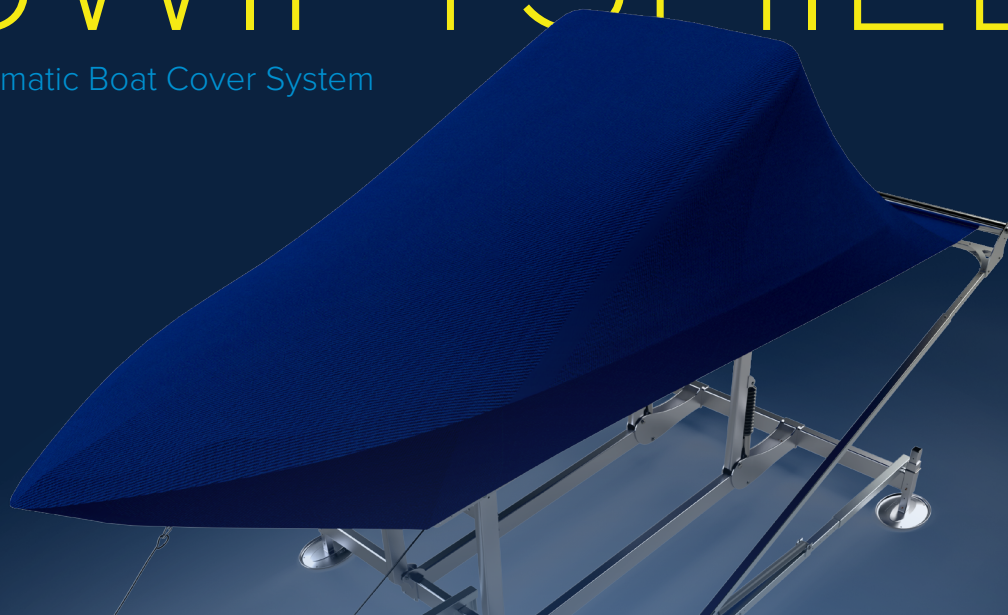

SUNSTREAM

SWIFTSHIELD

Automatic Boat Cover System

**FIRST BOAT
IN THE WATER
WINS.**

SWIFTSHIELD

Boat more, hassle less.

Sunstream's SwiftShield automatic boat cover system helps you to use your boat more and keeps your boat looking new longer. Say farewell to the frustration that comes with traditional boat covers and hello to boating anytime you want. Cover or uncover in 30 seconds with the push of a remote.

The first boat cover you'll love to use.

SMOOTH HYDRAULICS

No more hassle or muscling your cover to snap it on. When it's time to cover your boat after a full day on the water, the strength and precision of the hydraulics guide the cover on and hold it tightly so nothing gets in. Smooth, strong and secure.

DURABLE CONSTRUCTION

Sunstream designs for the long term with marine-grade aluminum and stainless steel hardware so the SwiftShield will stay strong in fresh or salt water. Our reliable hydraulic design ensures years of use while water-soluble fluid helps to protect the environment.

MULTIPLE CONFIGURATIONS

We think the Sunstream Swiftshield automatic boat cover system is a gamechanger which is why we wanted to make it available to as many boaters as possible. The SwiftShield pairs perfectly with the SunLift X, SunLift Legacy, FloatLift, and Helix-P. Additionally, we offer configurations for other types of pile lifts, elevator lifts and swing arm airlifts.