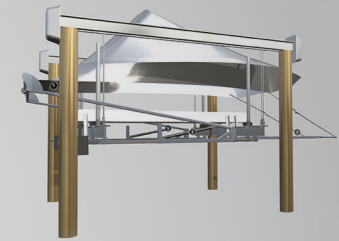

SWIFTSHIELD **AMS**

for Sunstream SunLift X and SunLift Legacy

SWIFTSHIELD **AMP**
for Helix-P and most other piling lifts