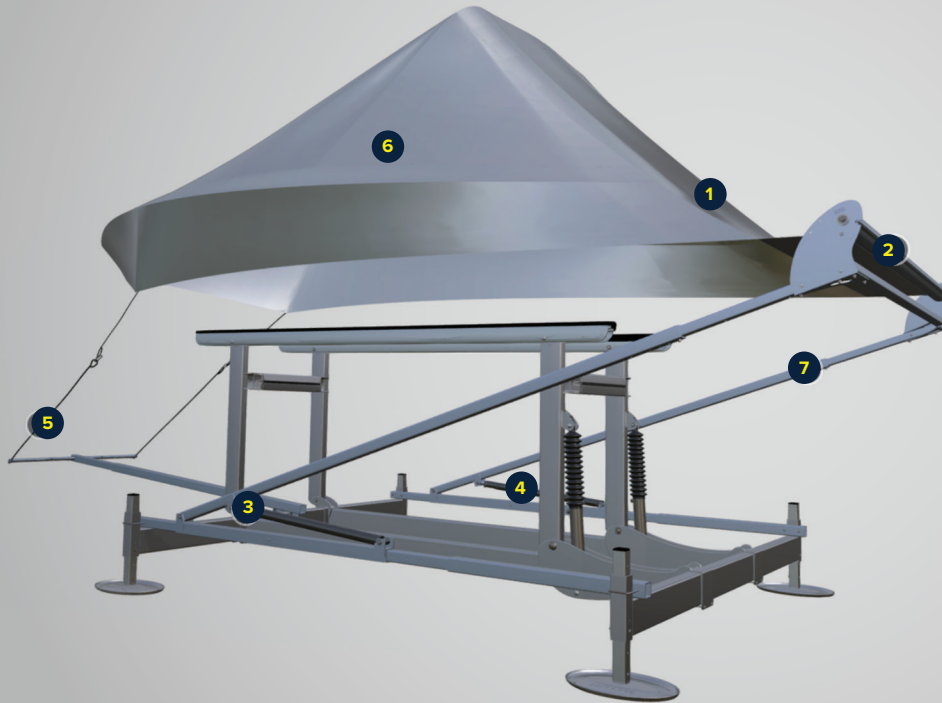

SWIFTSHIELD **AMS**

for Sunstream SunLift X and SunLift Legacy

SWIFTSHIELD **AMP**
for Helix-P and most other piling lifts