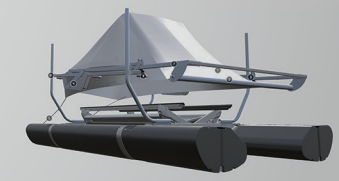

DURABLE CONSTRUCTION

Sunstream designs for the long term with marine-grade aluminum and stainless steel hardware so the SwiftShield will stay strong in fresh or salt water. Our reliable hydraulic design ensures years of use while water-soluble fluid helps to protect the environment.

MULTIPLE CONFIGURATIONS

We think the Sunstream Swiftshield automatic boat cover system is a gamechanger which is why we wanted to make it available to as many boaters as possible. The SwiftShield pairs perfectly with the SunLift X, SunLift Legacy, FloatLift, and Helix-P. Additionally, we offer configurations for other types of pile lifts, elevator lifts and swing arm airlifts.

SWIFTSHIELD **AMS**

for Sunstream SunLift X and SunLift Legacy

SWIFTSHIELD **AMP**
for Helix-P and most other piling lifts

SWIFTSHIELD **AMU**
for Sunstream FloatLift,
Swing Arm Air Lifts,
and Elevator Lifts